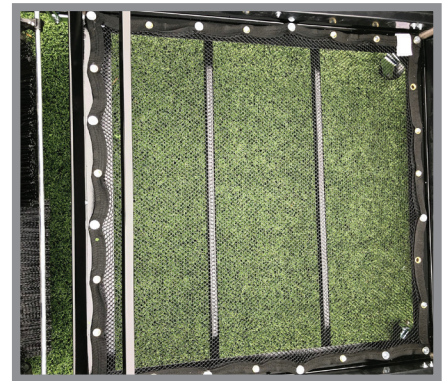

PARWEST TURF

Sweep Rite 4

Huntington Beach, CA 92647 • Phone: 714-893-1555 • parwest.com • sales@parwest.com

Low profile

Optional stacking sides to increase hopper capacity for leaves and large debris

Rotating front brush, moves debris and filler into the hopper

Filler will sift through mesh floor

Mesh small enough to collect sun flower hulls

Optional rear mounted brush grooms turf and filler AND optional magnet collects hazardous debris such as pins, belt buckles, straps etc.