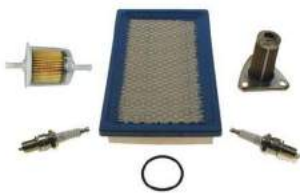

9219

$73.95

1991-1994 All
Deluxe Tune Up Kit W/ Oil Filter (4 Cycle)