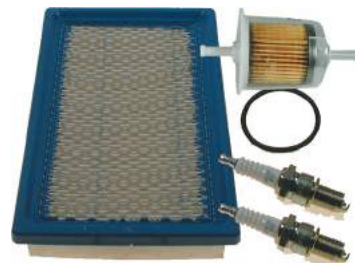

11046

$44.95

1991-1994.5 Marathon
Tune-Up Kit